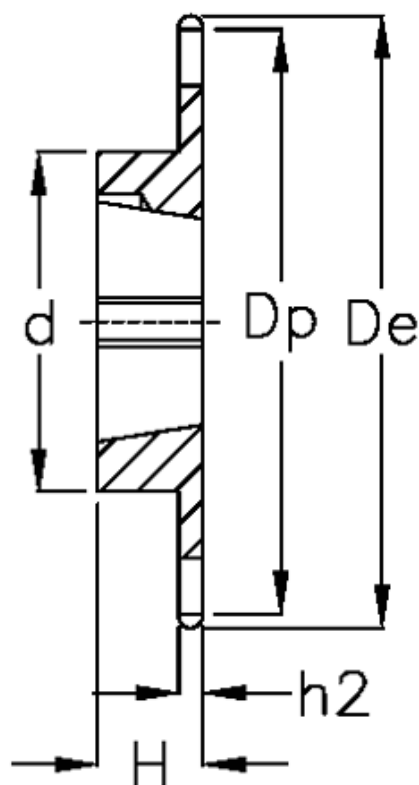

# Data Sheet

Article number: 616031008017

Description: Taperbored sprocket 16 B-1 Z=17 simplex  
for bushing 2012

## Measures

C = 2.5  
d = 90  
De = 149  
Dp = 138.22

For bush = 2012

For chain size = 1" x 17,02 mm

For chain type = 16 B-1

H = 32

h1 = 16.2

Material = Stål

Number of teeth = 17